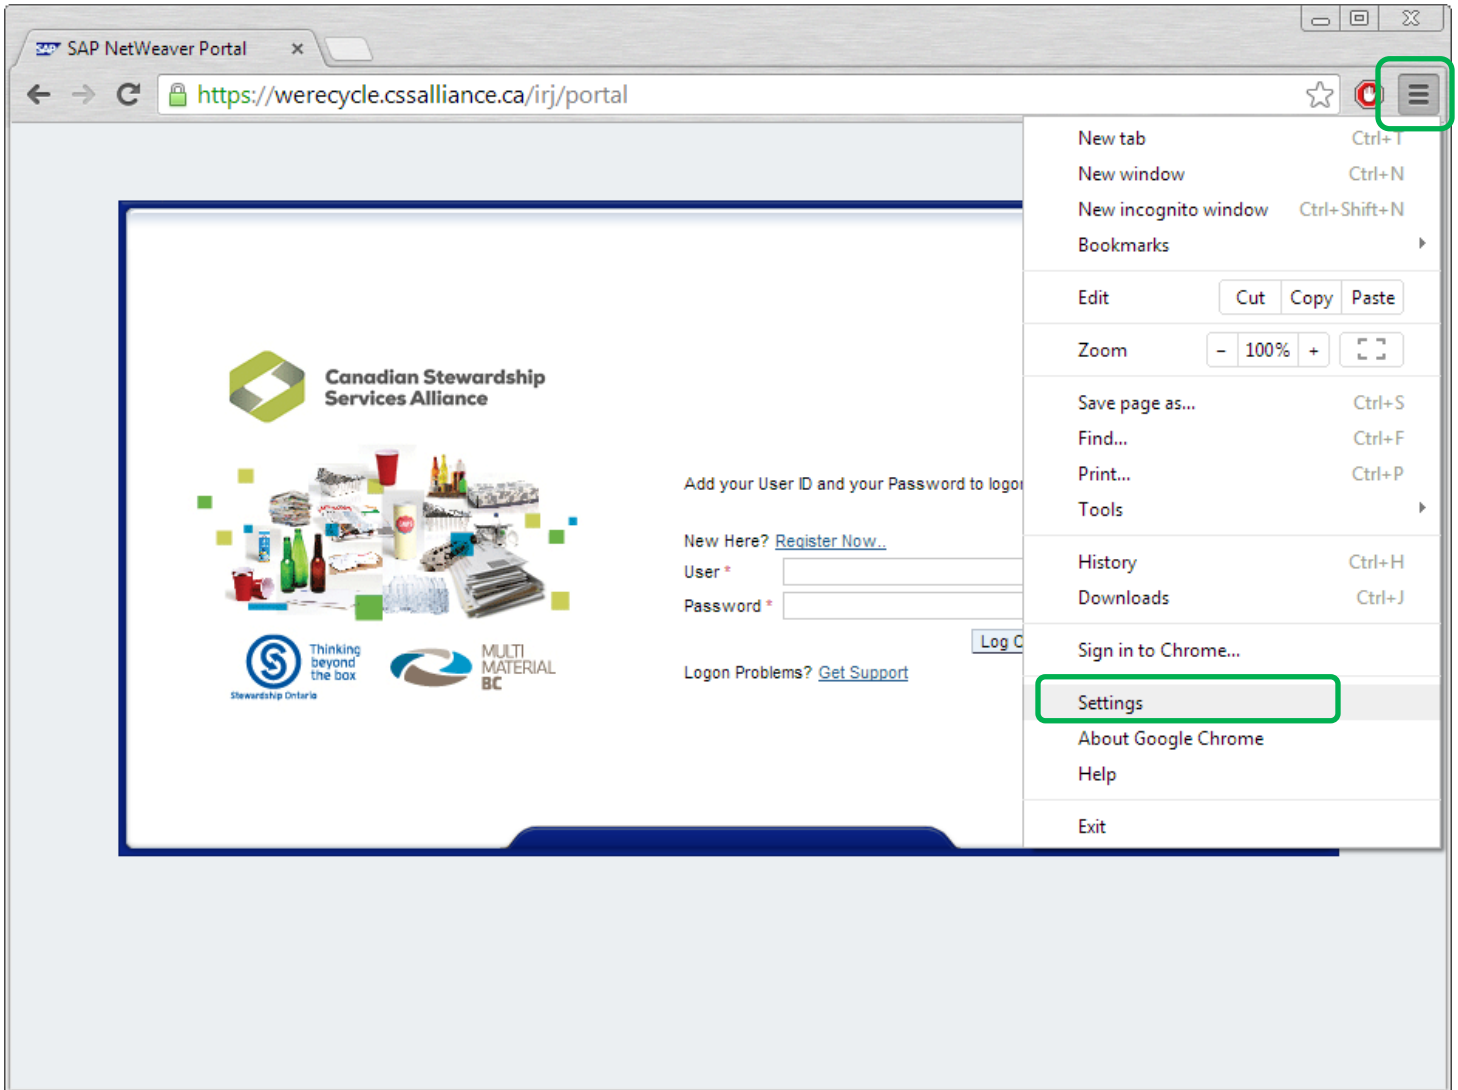

Enable Pop-ups for the WeRecycle Portal in Google Chrome

- 1) While in your Google Chrome browser, click on the **Chrome menu**  and click on **'Settings'**

2) Scroll to the bottom of your **Settings** page. Click on '[Show advanced settings...](#)'.

3) Scroll down to the **Privacy** heading and click on the '**Content settings**' button.

4) Scroll down to the **Pop-ups** heading and click on the **'Manage exceptions...'** button.

- 5) In the **Pop-up exceptions** window, add an entry for CSSA by typing in **.cssalliance.ca** in the text field containing "[*].example.com" and ensure that the **Behavior** is set to **Allow**. Press enter once you are finished.