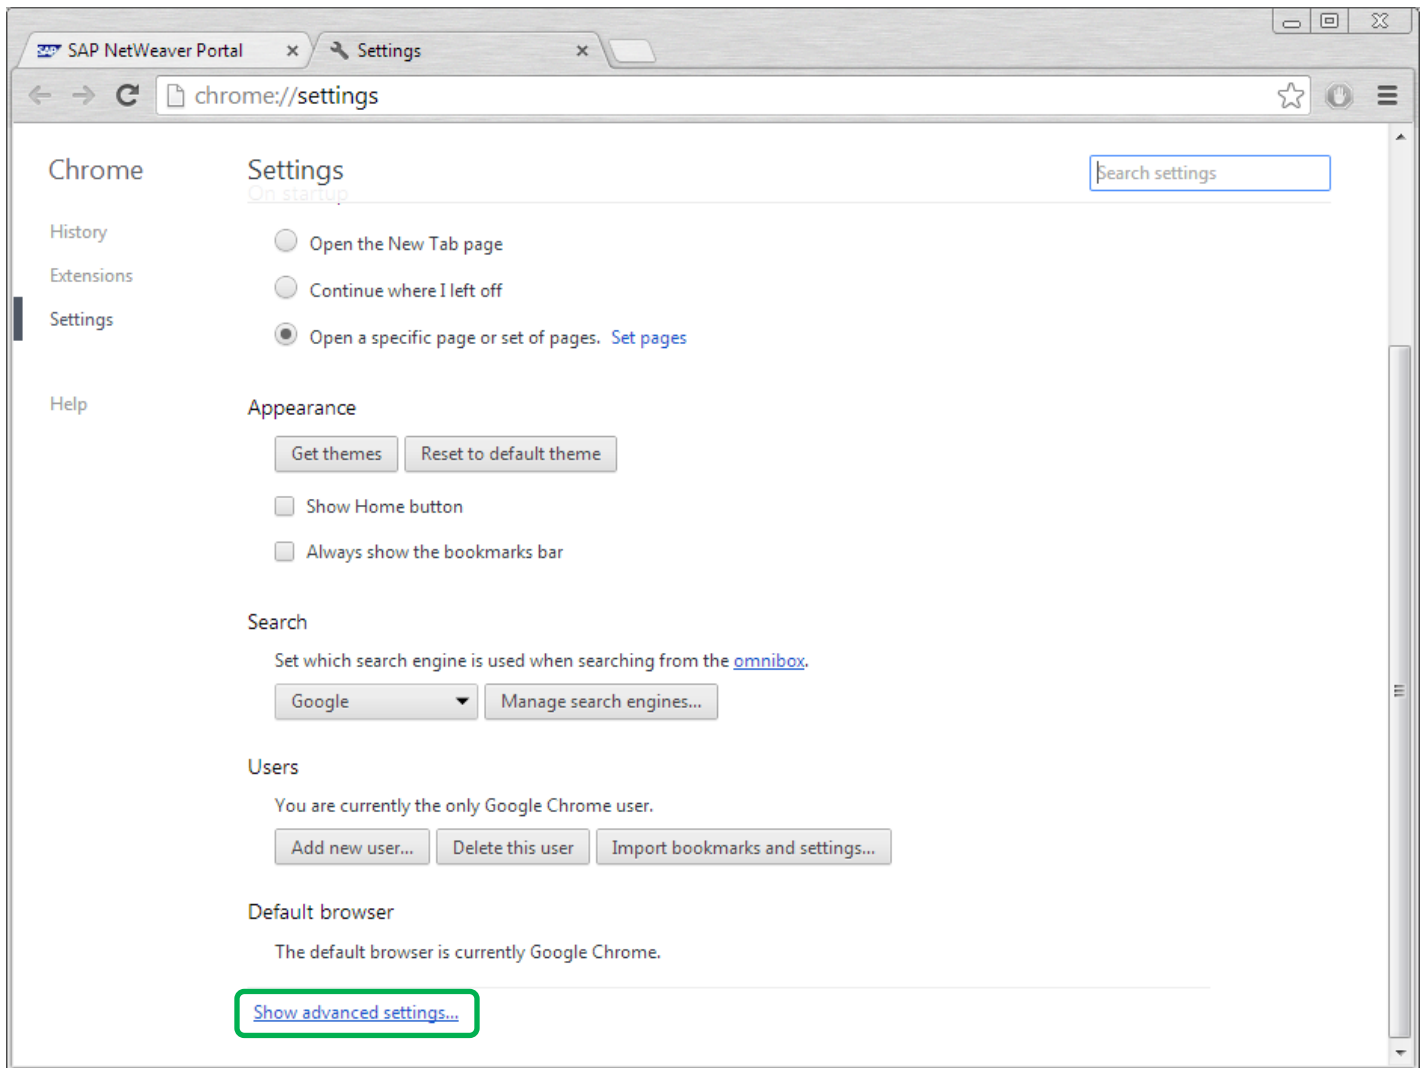

Enable Pop-ups for the WeRecycle Portal in Google Chrome

- 1) While in your Google Chrome browser, click on the **Chrome menu**  and click on **'Settings'**

2) Scroll to the bottom of your **Settings** page. Click on '[Show advanced settings...](#)'.