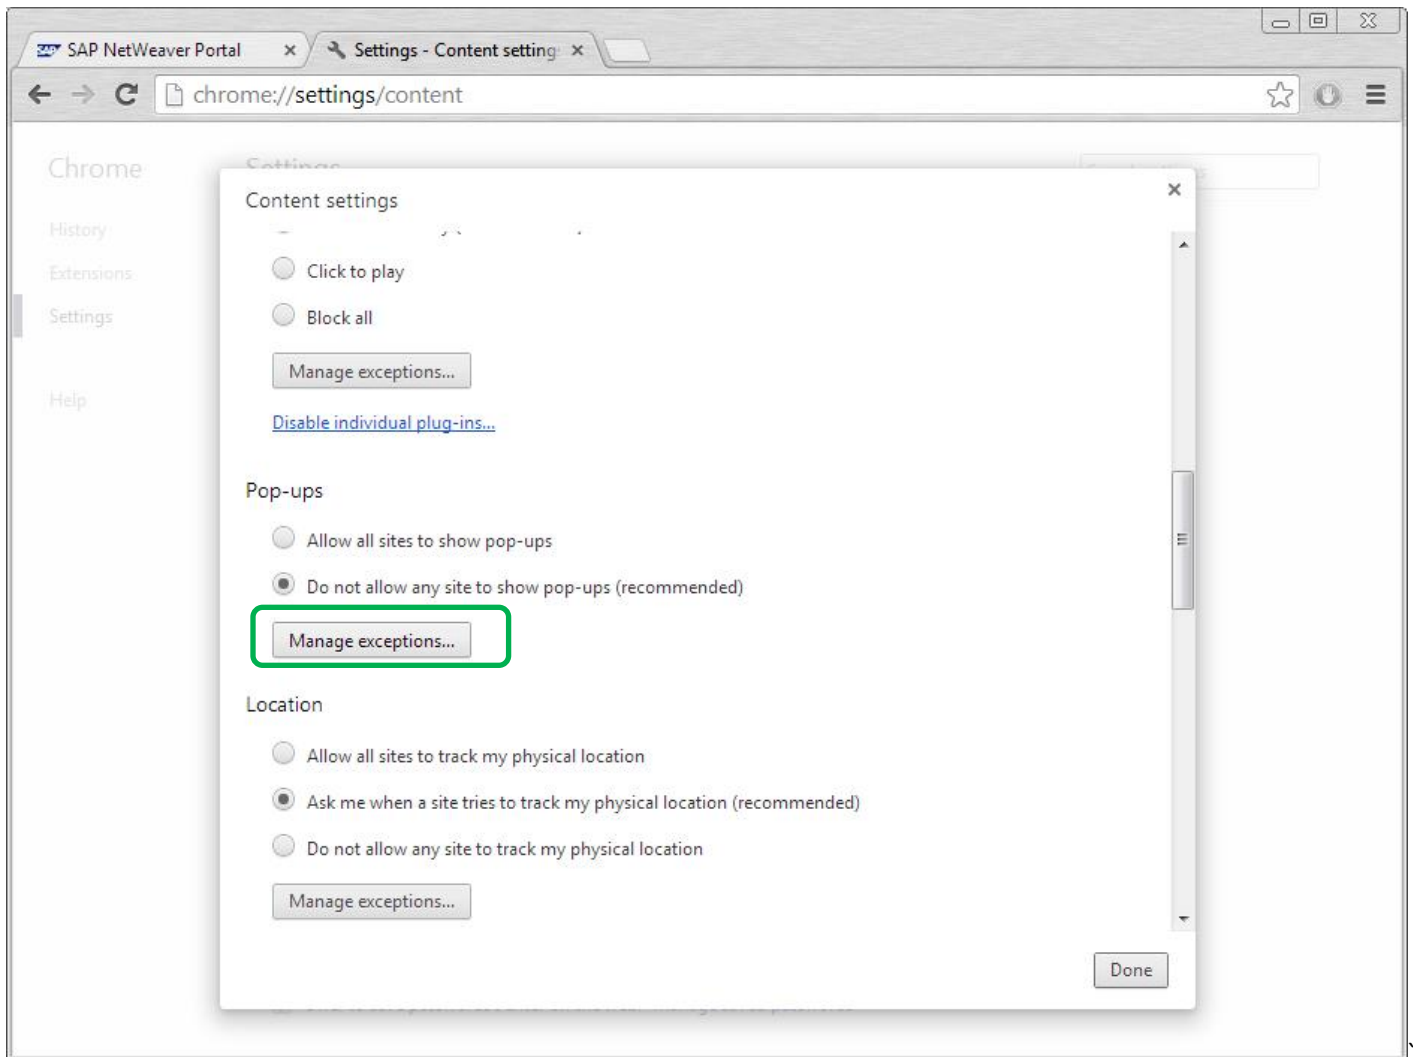

3) Scroll down to the **Privacy** heading and click on the '**Content settings**' button.

4) Scroll down to the **Pop-ups** heading and click on the **'Manage exceptions...'** button.

- 5) In the **Pop-up exceptions** window, add an entry for CSSA by typing in **.cssalliance.ca** in the text field containing "[*].example.com" and ensure that the **Behavior** is set to **Allow**. Press enter once you are finished.