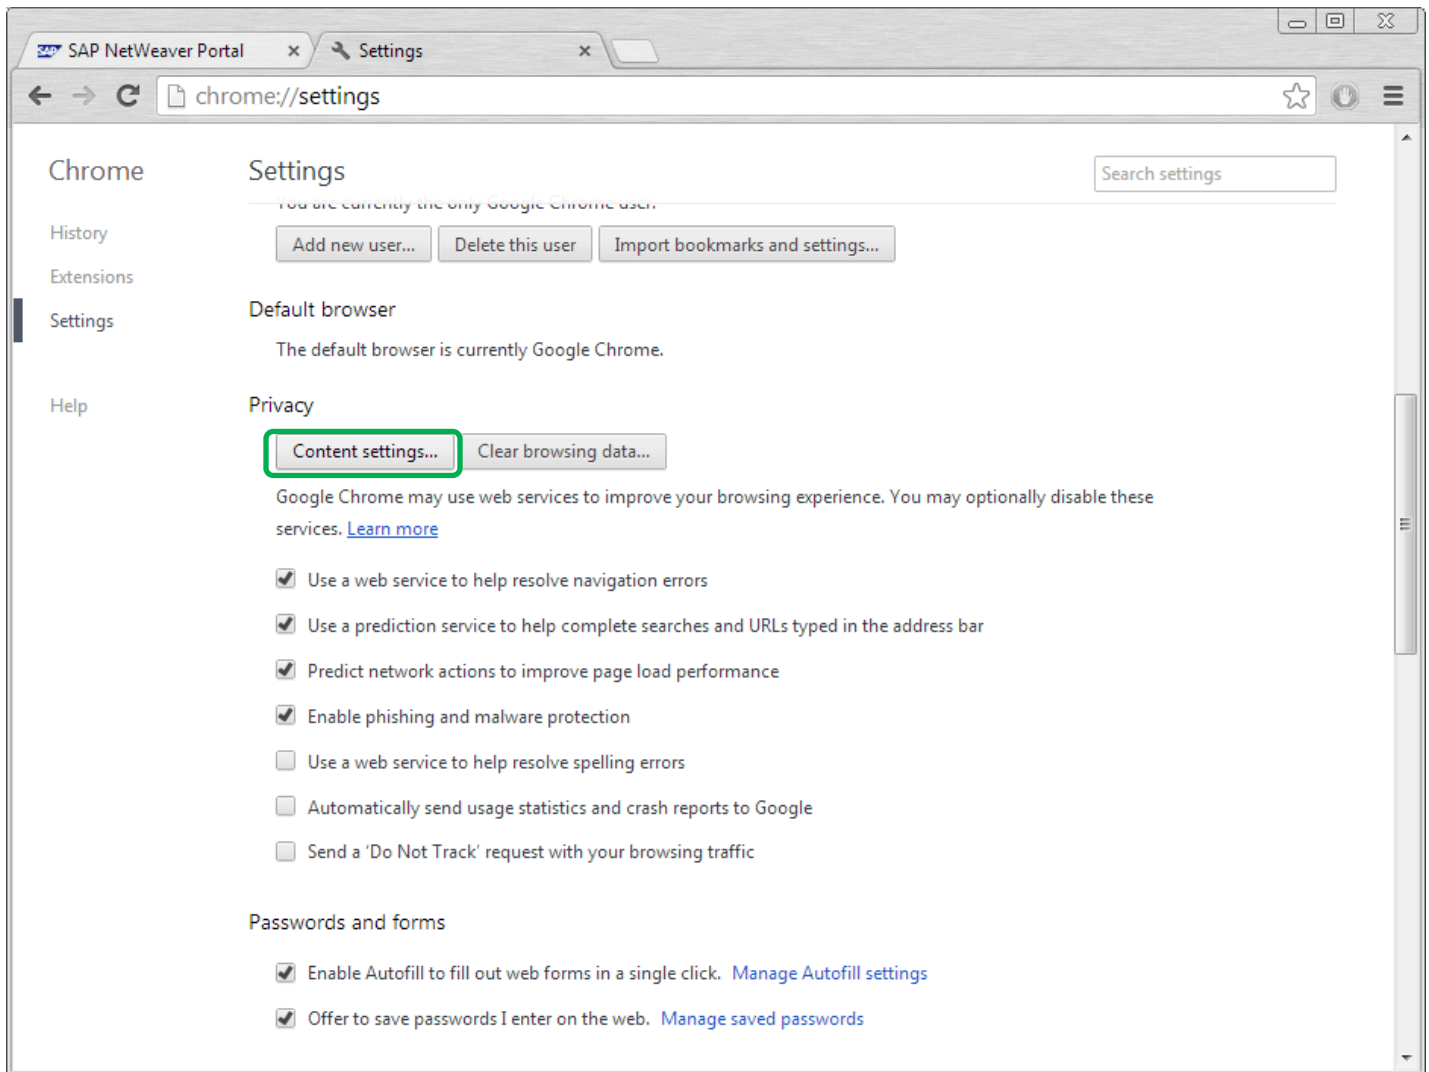

3) Scroll down to the **Privacy** heading and click on the '**Content settings**' button.